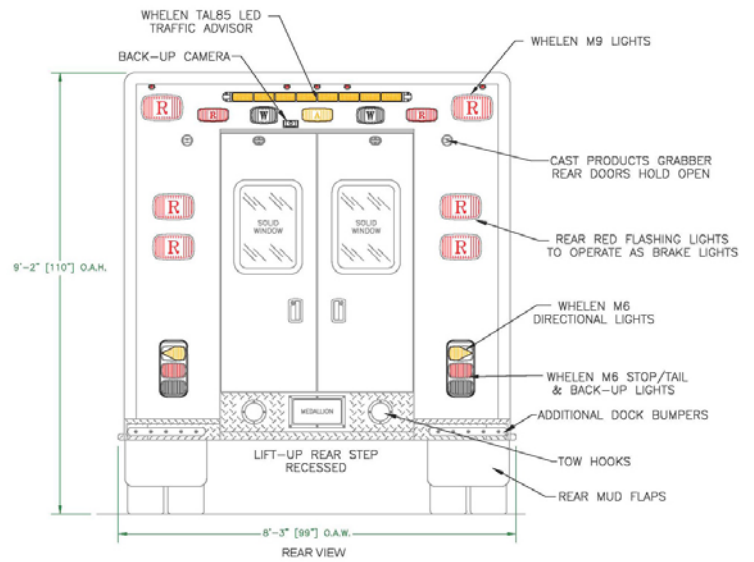

EXTERIOR CONCEPT DRAWINGS