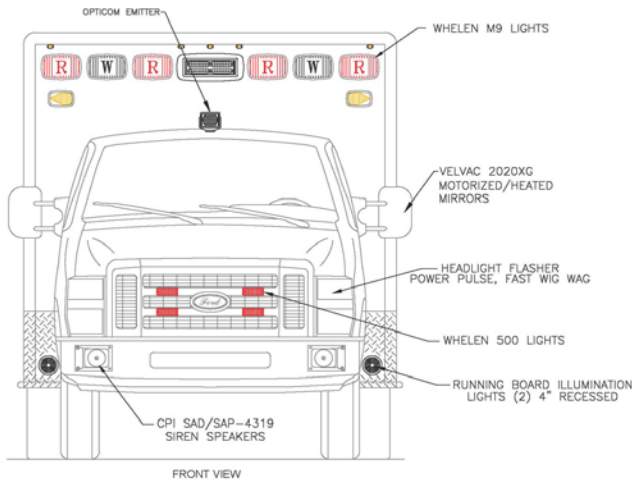

EXTERIOR CONCEPT DRAWINGS