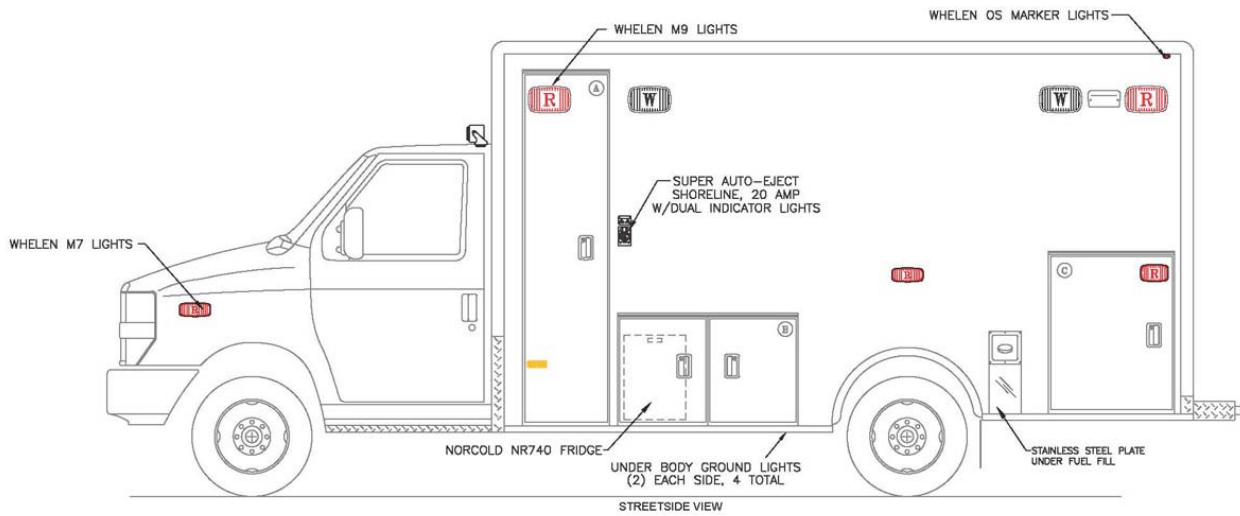

EXTERIOR CONCEPT DRAWINGS