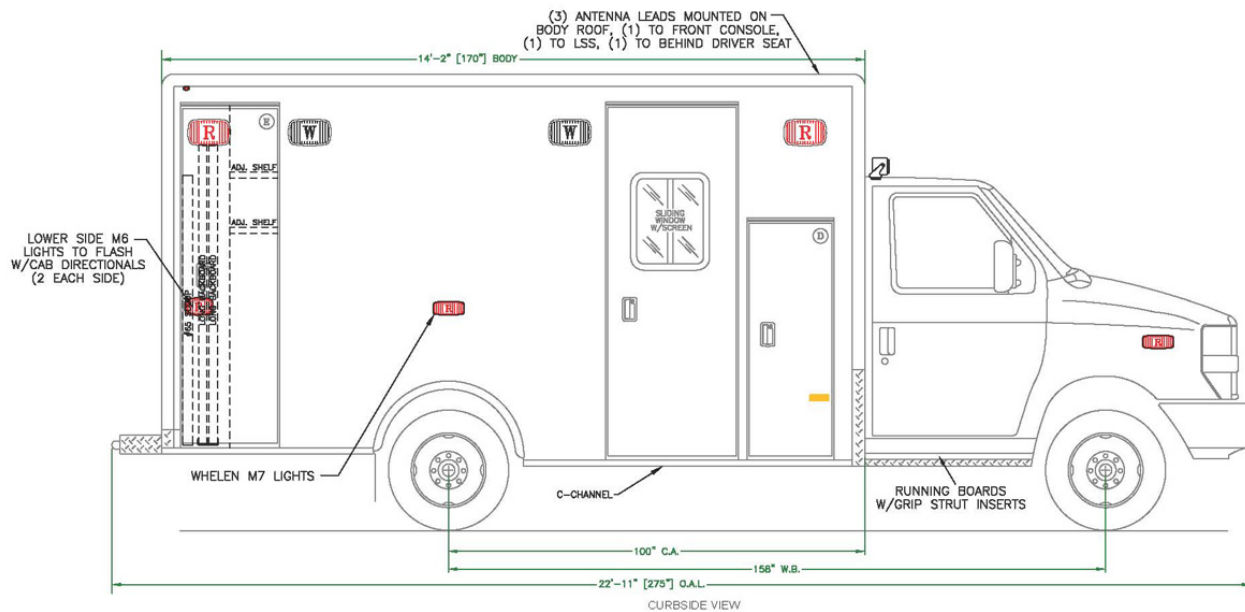

EXTERIOR CONCEPT DRAWINGS