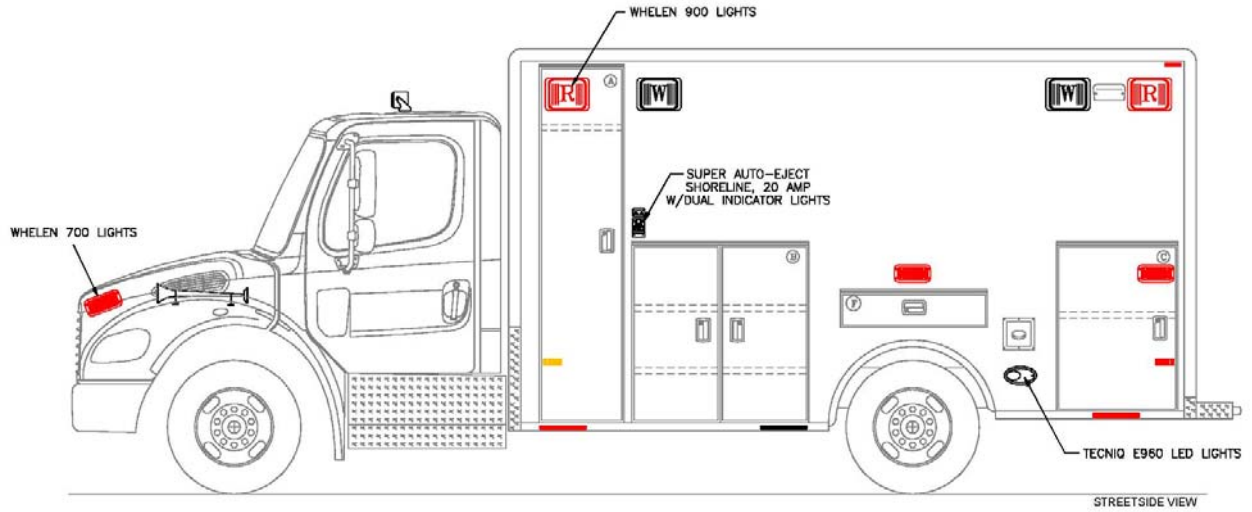

EXTERIOR DRAWINGS