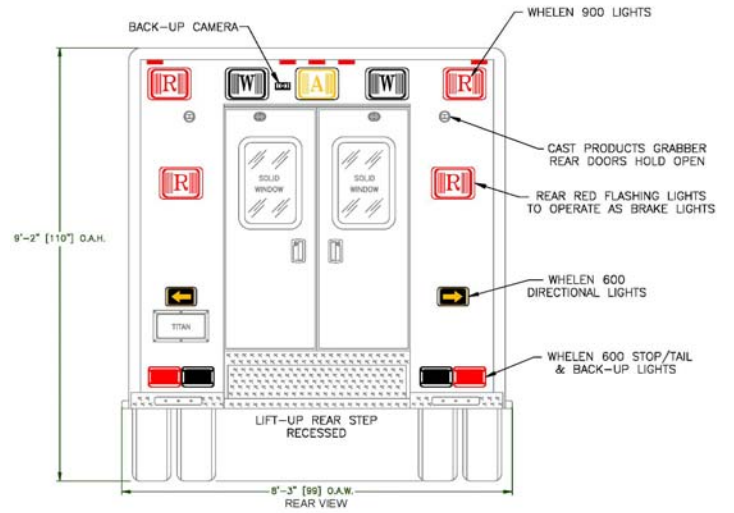

EXTERIOR DRAWINGS