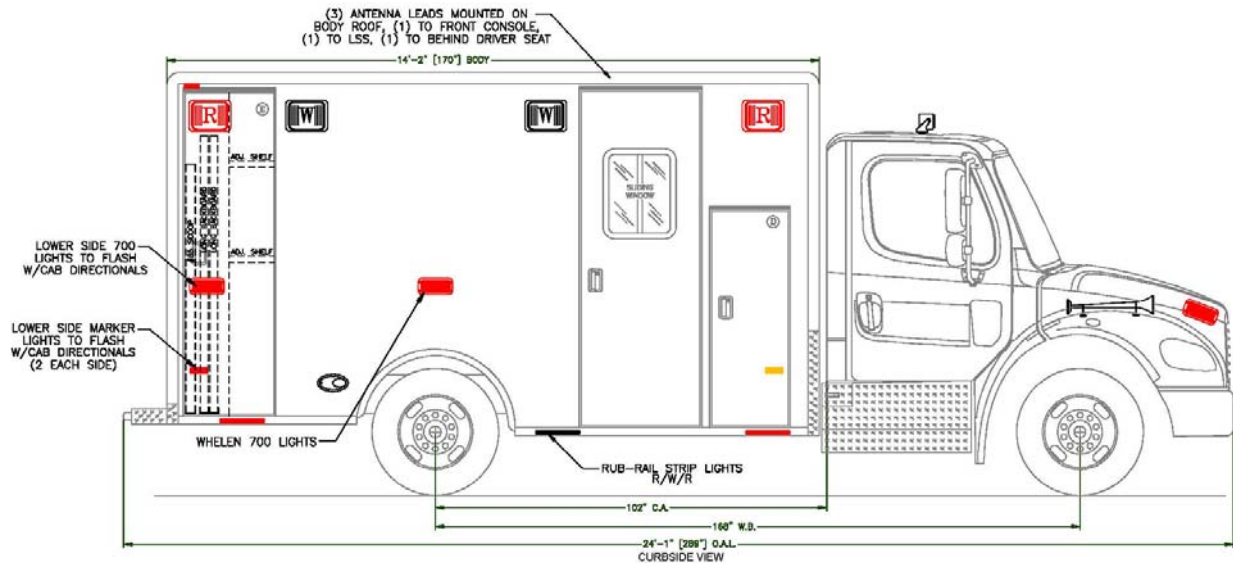

EXTERIOR DRAWINGS