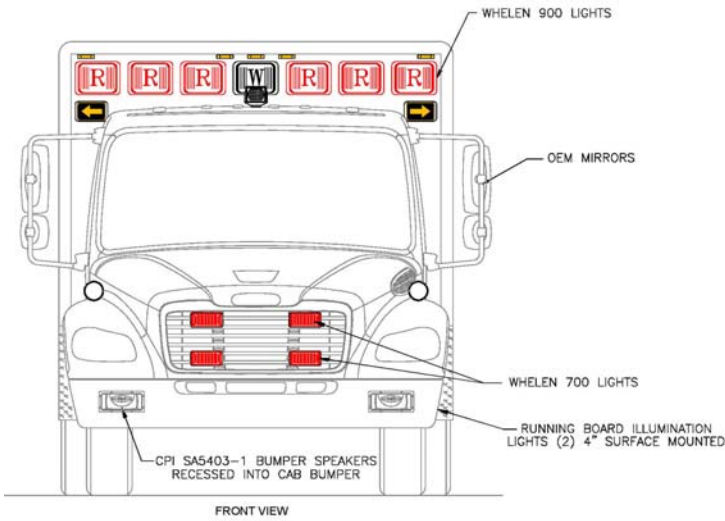

EXTERIOR DRAWINGS