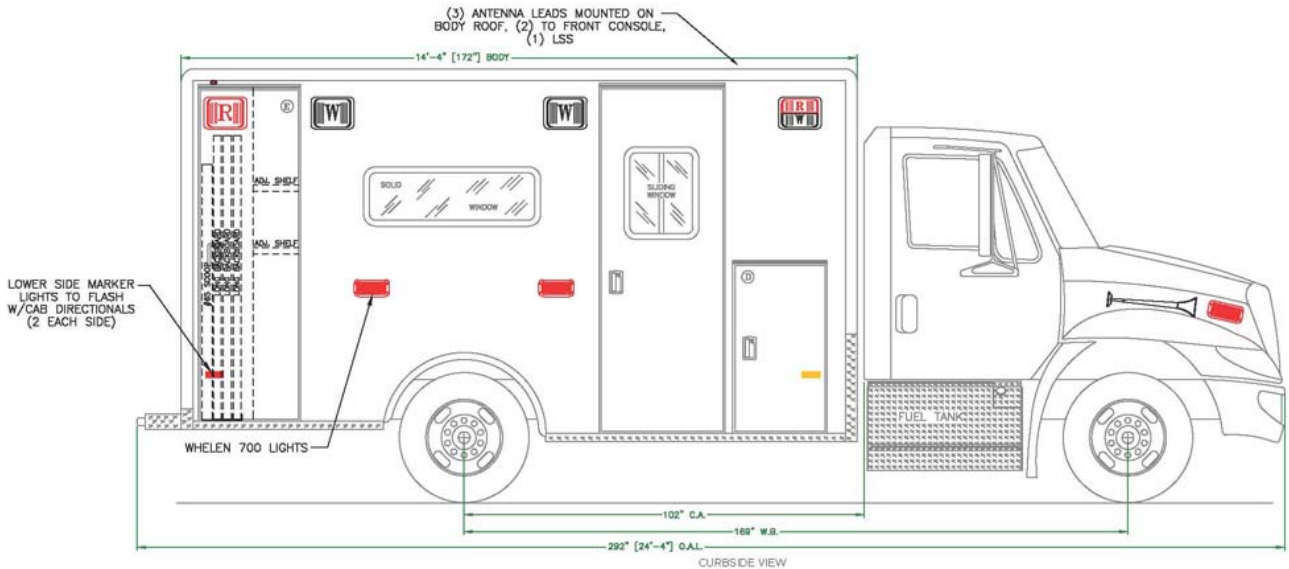

### Medic 392

- 2016 International 4300 chassis
- Cummins ISB 260 HP motor
- PL Custom Titan 172” body w/72” interior headroom
- Medi-Kool MK-15 stainless steel climate-controlled drug cabinet
- Full length streetside interior cabinet configuration w/no CPR seat
- PL Custom 12-volt electrical system w/Lifetime transferrable warranty
- Whelen 295SLSA1 & Whelen Alpha Series 12S electronic sirens
- Whelen LED warning and scene light package
- Whelen OS LED lights – (3) on rear facing edge of each cab door
- LED underbody ground lights – (3) under each side of body
- (6) Whelen LED dome lights and (4) TecNiq E30 LED ceiling lights
- Whelen Fluorent LED strip lights in all exterior compartments
- Backup and patient compartment camera system
- Rosco Dual-Vision DV231 event recording system
- IOTA DLS-30 30-amp battery charger
- Custom paint, lettering and graphics by PL Custom

# EXTERIOR CONCEPT DRAWINGS

STREETSIDE VIEW

FRONT VIEW

REAR VIEW

# INTERIOR CONCEPT DRAWINGS