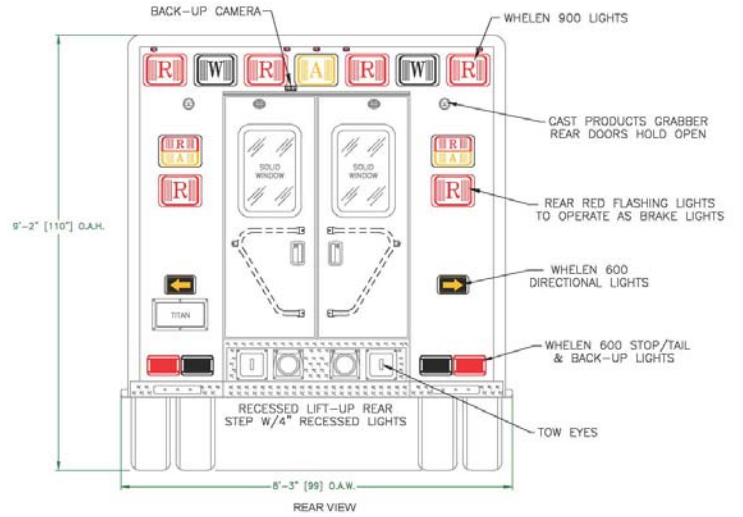

### Medic 392

- 2016 International 4300 chassis
- Cummins ISB 260 HP motor
- PL Custom Titan 172” body w/72” interior headroom
- Medi-Kool MK-15 stainless steel climate-controlled drug cabinet
- Full length streetside interior cabinet configuration w/no CPR seat
- PL Custom 12-volt electrical system w/Lifetime transferrable warranty
- Whelen 295SLSA1 & Whelen Alpha Series 12S electronic sirens
- Whelen LED warning and scene light package
- Whelen OS LED lights – (3) on rear facing edge of each cab door
- LED underbody ground lights – (3) under each side of body
- (6) Whelen LED dome lights and (4) TecNiq E30 LED ceiling lights
- Whelen Fluorent LED strip lights in all exterior compartments
- Backup and patient compartment camera system
- Rosco Dual-Vision DV231 event recording system
- IOTA DLS-30 30-amp battery charger
- Custom paint, lettering and graphics by PL Custom

# EXTERIOR CONCEPT DRAWINGS

STREETSIDE VIEW

FRONT VIEW

REAR VIEW

# INTERIOR CONCEPT DRAWINGS