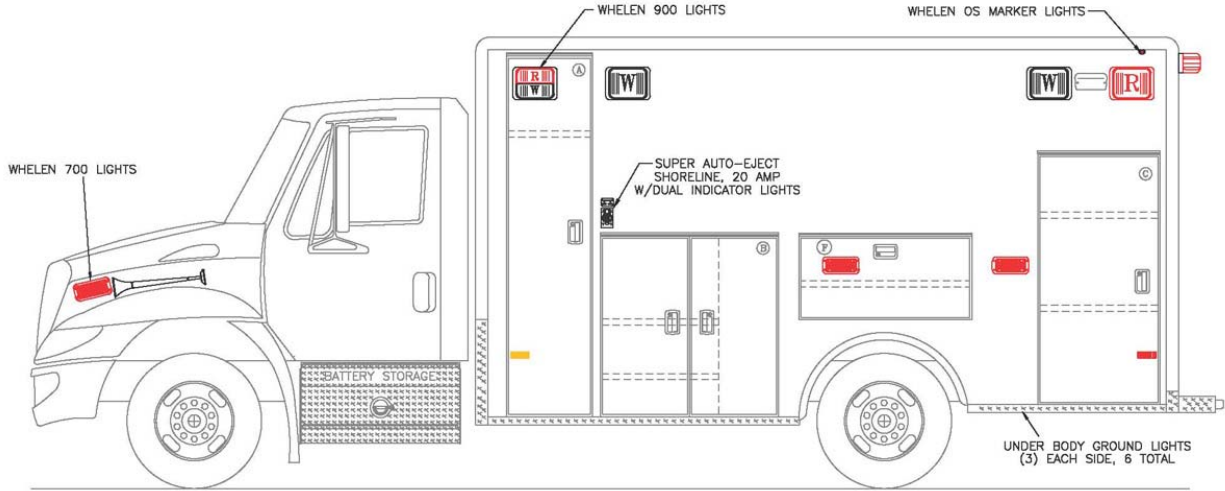

EXTERIOR CONCEPT DRAWINGS

STREETSIDE VIEW