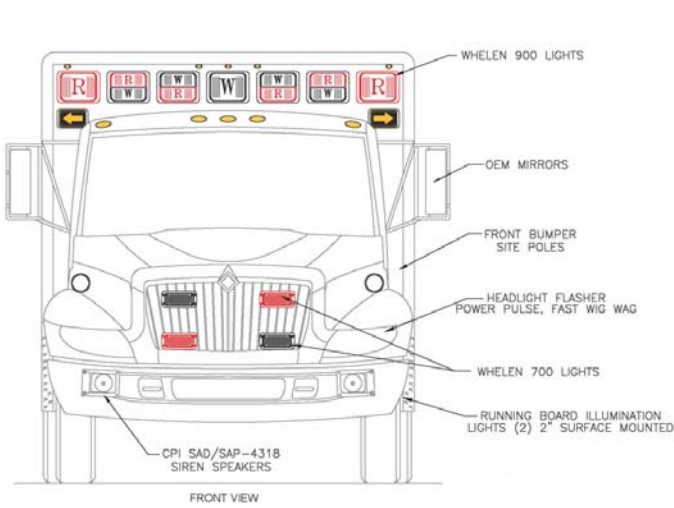

STREETSIDE VIEW